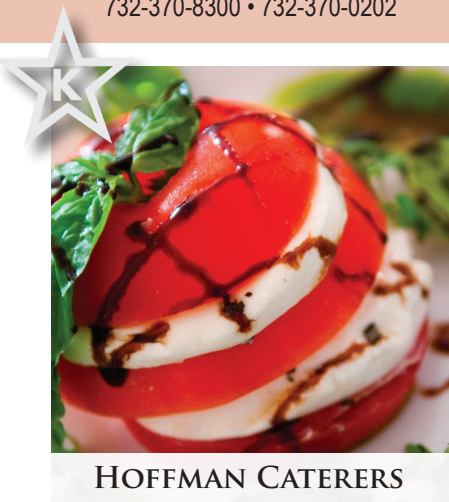

www.hoffmancaterers.com
5805 Oakleaf Ave.
Baltimore, MD 21215
410.764.6100